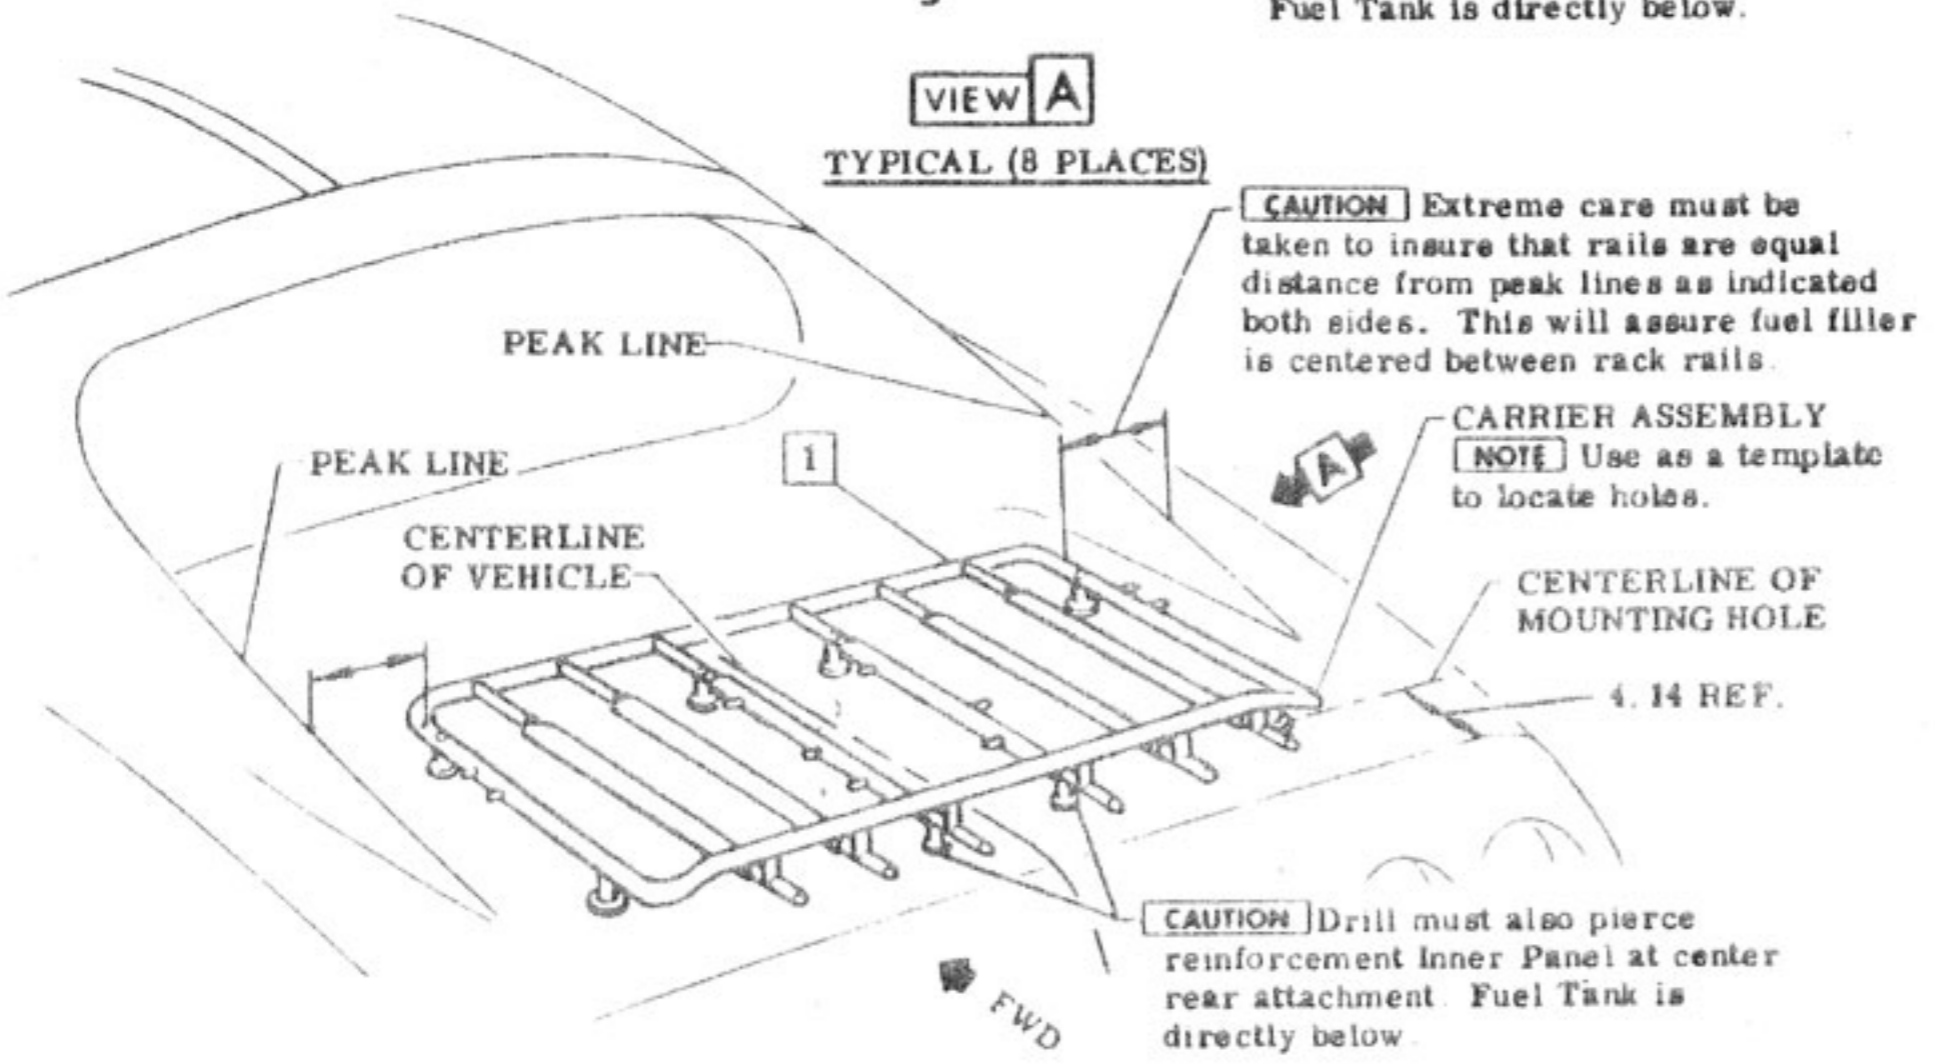

- |   |             |
|---|-------------|
| 1 | CARRIER ASM |
| 2 | SCREW       |
| 3 | SLEEVE      |
| 4 | RETAINER    |
| 5 | SEALING NUT |
| 6 | WASHER      |
- 1/4-20 X 2.82
- 1/4-20 X 1.05

**VIEW A**  
TYPICAL (8 PLACES)

**NOTE** The optional GM Luggage Carrier is designed to offer an alternate storage location on the rear deck of your Corvette. However, the use of this rack does not increase the maximum vehicle load capacity specified on the tire placard affixed to the left door of your vehicle. Caution: to help avoid personal injury to the vehicle occupants or structural damage to the vehicle in the event of an accident or sudden stop, the load on the Luggage Carrier should not exceed 50 pounds.